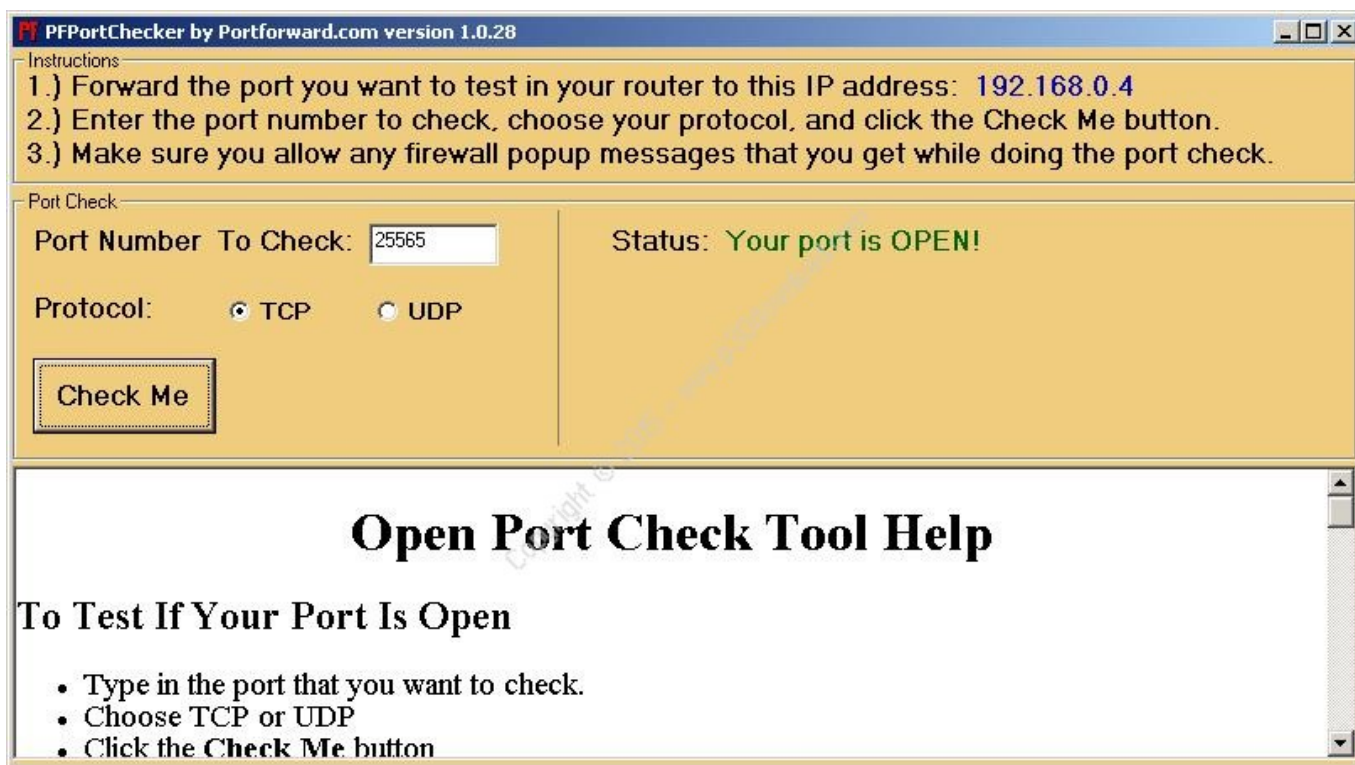

[Gta San Andreas Player Skins Download](#)

ip not working port forwarding

[Oxy Cotton Lil Wyte Download](#)

PFConfig logs in to your router and configures it robotically Step four:Lastly you employ the Port Checker to see in case your port is open in PortForward Network Utilities Crack full.. Peoples like this software owing to its doing work design and performance Nov 01, 2018 Port Forward Network Utilities Registration Code can be used to activate Port Forward Network Utilities latest version.. When our server connects then we all know that the port has been forwarded and is now open.

[Инструкция К Котлу Колонке Ariston](#)

port forwarding not working

[Minecraft Sci Fi Resource Pack](#)

Some anti-malware software program have been stopping each Community Utilities and PfConfig from working accurately.. PFConfig can open your ports if you want them, then shut them once more when you don't.. What's new in PortForward Network Utilities 3 0 20 Torrent ?Made modifications to how the router's IP deal with and the pc's default IP deal with are detected.. Made some modifications to how common expressions work on the again finish to make supporting extra outdated router's simpler.. In this PortForward Network Utilities Serial Key final Step three:Then you definately run PFConfig to setup a port ahead in your router.. You specify the port that you simply need to take a look at and our server tries to attach.. Created some routines to assist detect when anti-malware software program prevented Community Utilities from beginning the opposite purposes.. PortForward Network Utilities 3 0 20 Crack With Registration KeyPortForward Network Utilities 3. ae05505a44
[convert pfx to pem citrix download free for mac free](#)

ae05505a44